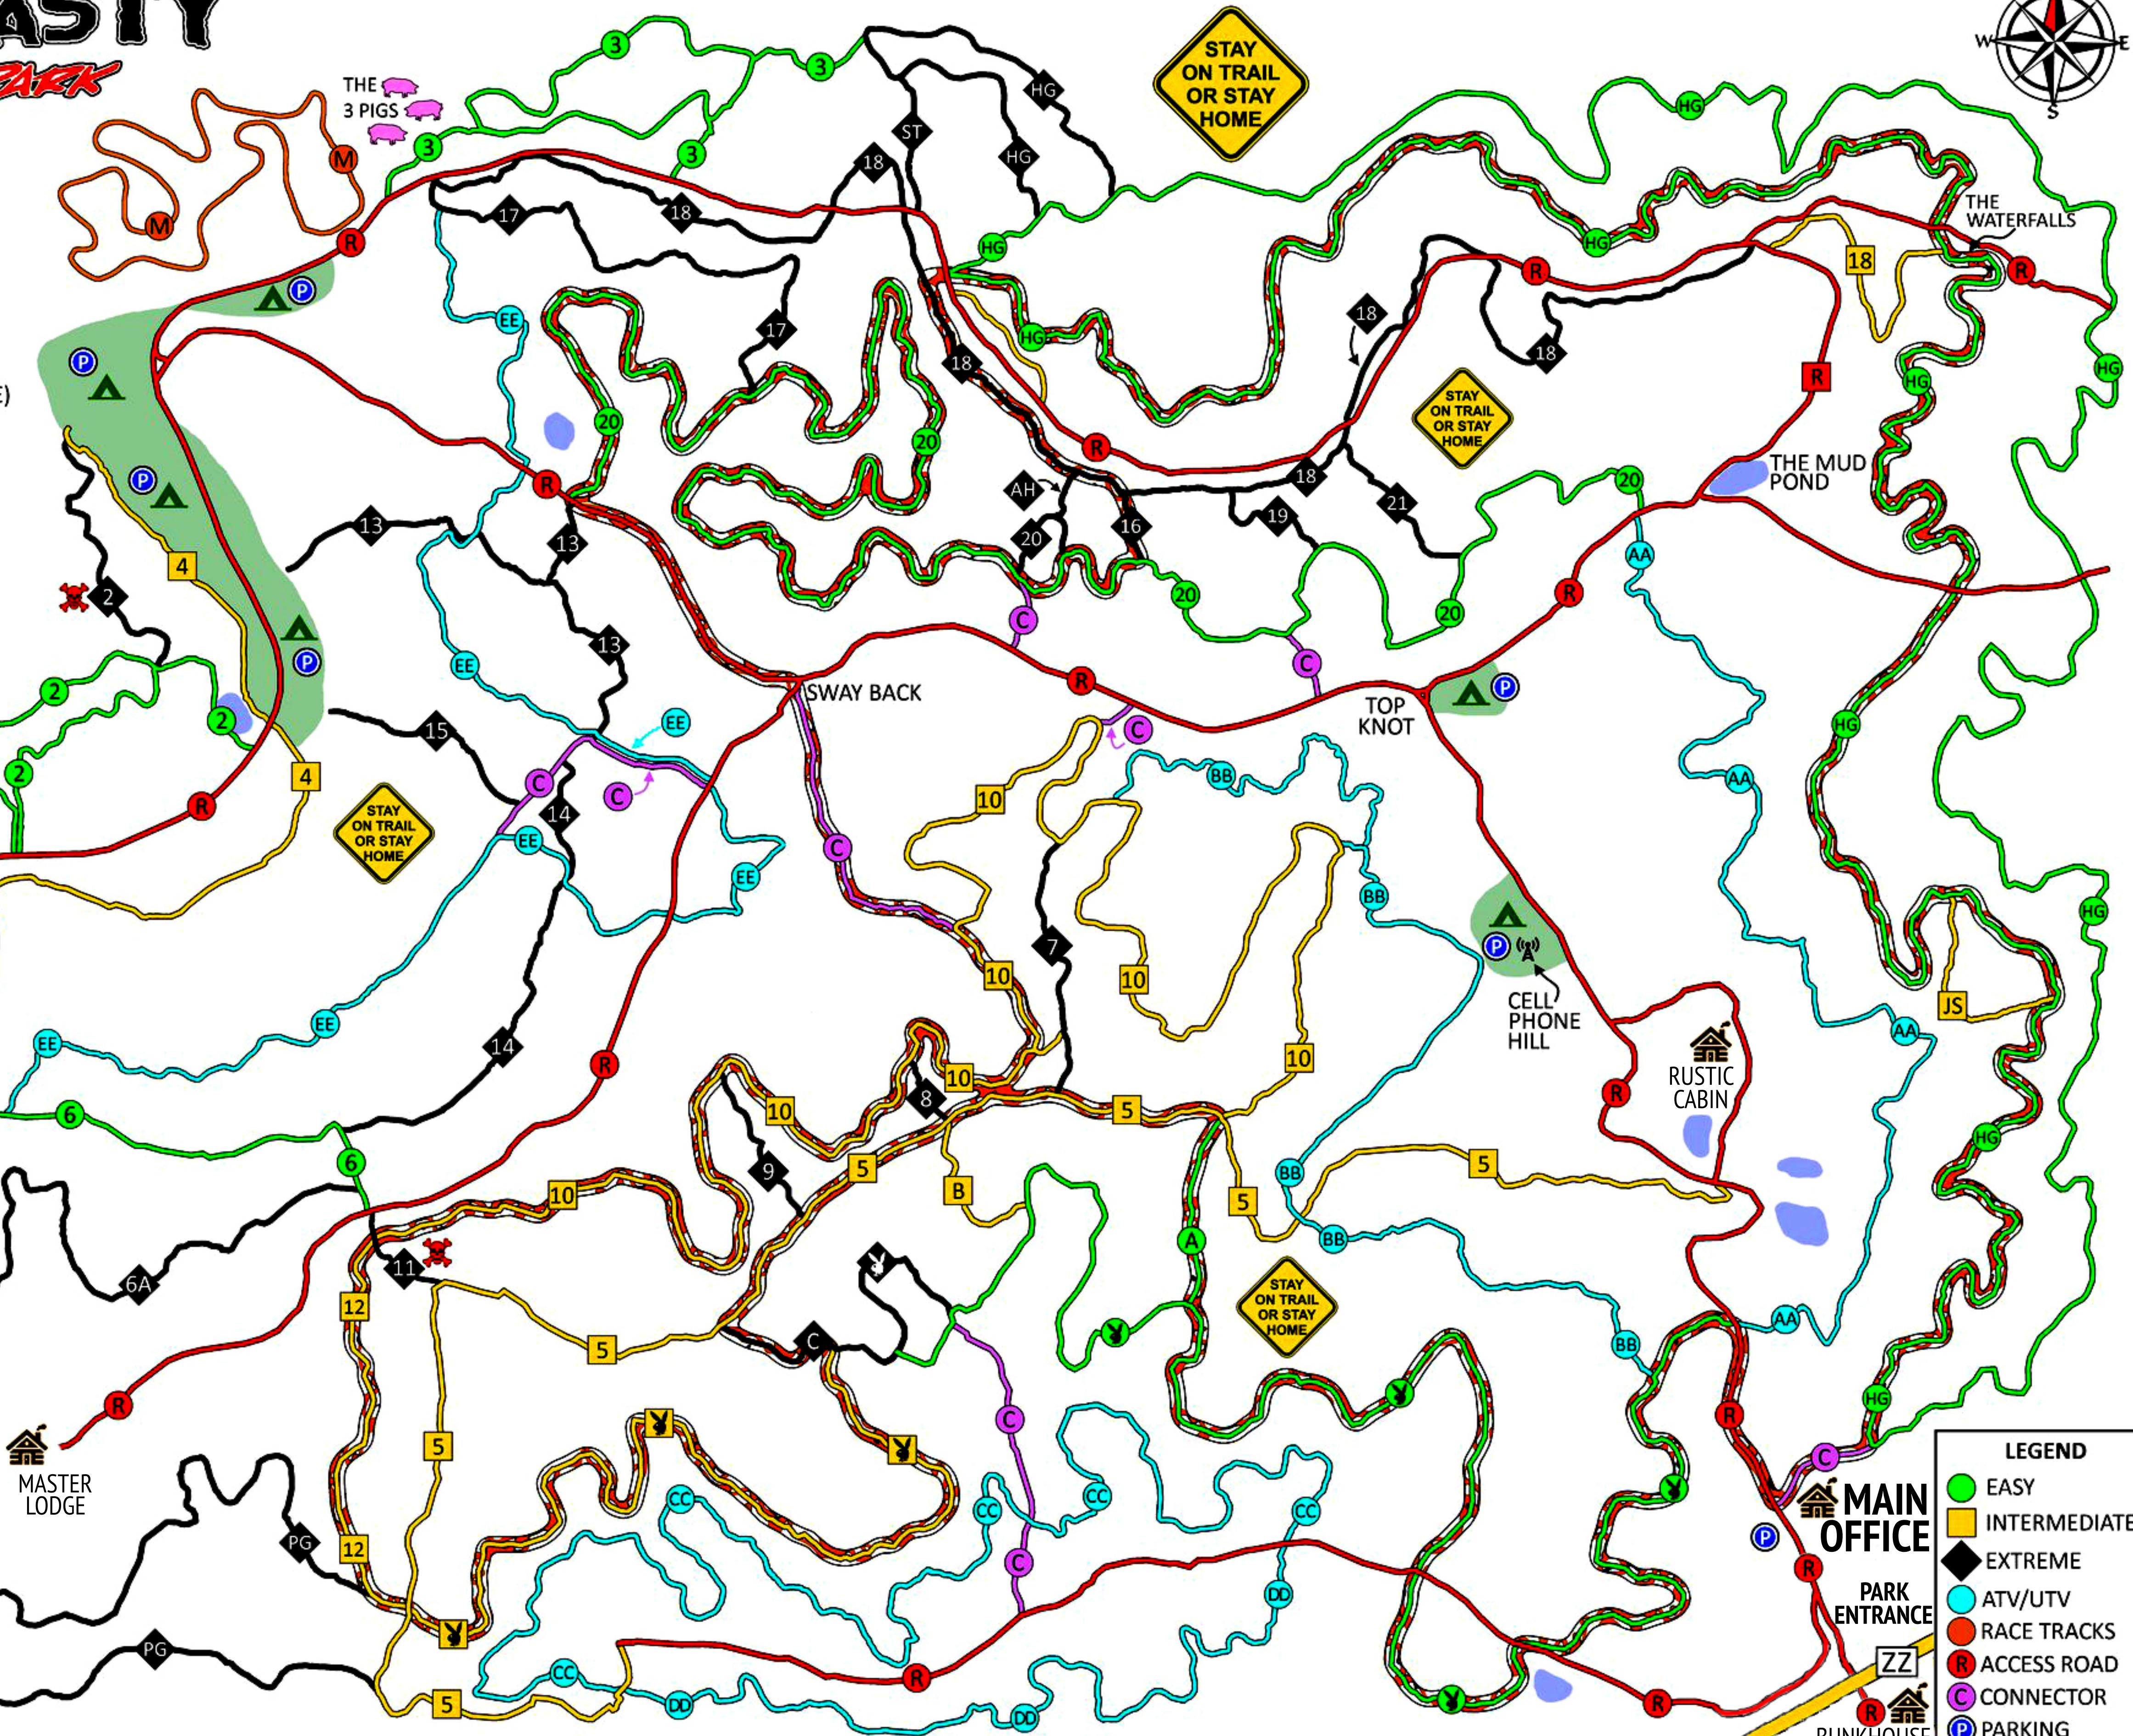

FLATNASTY

OFF ROAD PARK

TRAIL RATINGS BASED ON MOST DIFFICULT SECTION IN DRY CONDITIONS

- 2 THE PRETZEL
- 2 ~~X~~ THE PRETZEL
- 3 TEARDROP
- 4 ROCK N' ROLL
- 5 DEPENDS
- 6 TRAIL 6
- 6A ~~X~~ THE CANADIAN TRAIL
- 6B \$1500 HILL (LEE'S REVENGE)
- 7 DEVIL'S THROAT
- 8 TRAIL 8
- 9 COPPERHEAD
- 10 WHITE KNUCKLE*
- 11 ~~X~~ GET-IT-BILLY
- 12 BYPASS
- 13 A FEW DOLLARS MORE
- 14 SLEEPY HOLLOW
- 15 WATCH THIS
- 16 TRAIL 16
- 17 TRAIL 17
- 18 ALL DAY SUCKER
- 18 ALL DAY SUCKER
- 19 PRECISION
- 20 TRAIL 20
- 20 TRAIL 20
- 21 TRAIL 21
- PG PROVING GROUNDS
- AH AIRPLANE HILL
- HG HILL & GULLY
- HG HILL & GULLY
- JS JIM'S SECRET
- BUNNY
- BUNNY
- SABERTOOTH BUNNY
- BUNNY A
- BUNNY B
- BUNNY C
- AA ATV/UTV AA
- BB ATV/UTV BB
- CC ATV/UTV CC
- DD ATV/UTV DD
- EE ATV EE
- M MOTOCROSS COURSE
- D DOUBLECROSS COURSE

*BF GOODRICH OUTSTANDING TRAIL

TRAIL RATINGS BASED ON MOST DIFFICULT SECTION IN DRY CONDITIONS

- LEGEND**
- EASY
 - INTERMEDIATE
 - ◆ EXTREME
 - ATV/UTV
 - RACE TRACKS
 - ACCESS ROAD
 - CONNECTOR
 - PARKING
 - CAMPING